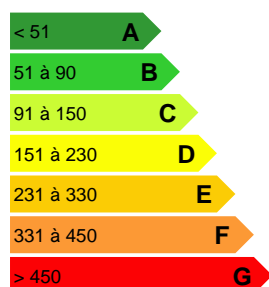

Date réalisation bilan énergétique :

Warning: Undefined array key 0 in /var/www/clients/client1/web12/web/libraries/functions/jPdfFunctions.php on line 335

Warning: Undefined array key 0 in /var/www/clients/client1/web12/web/libraries/functions/jPdfFunctions.php on line 335